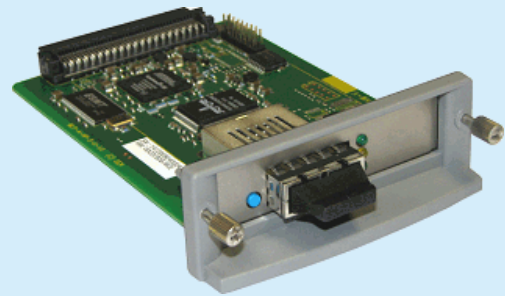

### Printer and Network Connectors

- Printer Connector  
HP EIO
- Network Connection (logical)  
IEEE 802.3 (1000BaseSX)
- Network Connection (physical)  
SC (Type MMF 62,5/125)

### Configuration and Management

- InterCon-NetTool  
Microsoft Windows (95, 98, Me, NT 4.x, 2000, XP, Server 2003, Vista)  
Linux (RPM based installation)  
Macintosh (MAC OS 10.x)
- Printer Wizard (Printer Installation Assistant)  
Microsoft Windows (95, 98, Me, NT 4.x, 2000, XP, Server 2003, Vista)  
Microsoft Windows (XP, Vista, Windows7)
- Internal Printserver WEB (Monitoring, Configuration, Administration, Firmware Update)  
Minimum Browser Requirement: Frame compatible
- HP Tools (Compatibility / Support)  
HP WebJetAdmin  
HP JetAdmin  
HP Install Network Printer Wizard
- FTP
- SNMP  
SNMP-MIB II compatible, SEH private enterprise MIB
- Apple virtual printer
- Bonjour