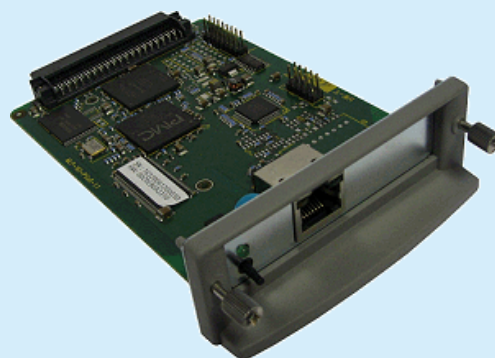

Printer and Network Connectors

- Printer Connector
  HP EIO
- Network Connection (logical)
  IEEE 802.3 (10BaseT Ethernet)
  IEEE 802.3 (100BaseTX Fast Ethernet)
- Network Connection (physical)
  RJ45 (STP Cat.5)

Configuration and Management

- InterCon-NetTool
  Microsoft Windows (95, 98, Me, NT 4.x, 2000, XP, Server 2003, Vista)
  Linux (RPM based installation)
  Macintosh (MAC OS 10.x)
- Printer Wizard (Printer Installation Assistant)
  Microsoft Windows (95, 98, Me, NT 4.x, 2000, XP, Server 2003, Vista)
- Internal Printserver WEB (Monitoring, Configuration, Administration, Firmware Update)
  Minimum Browser Requirement Microsoft Internet Explorer 4.0
  Netscape 4.76 or higher
- HP Tools (Compatibility / Support)
  HP WebJetAdmin
  HP JetAdmin
  HP Install Network Printer Wizard
- FTP
- SNMP (Monitoring, Configuration, Administration, Firmware Update)
  SNMP-MIB II compatible, SEH private enterprise MIB
- Apple virtual printer
- Bonjour

Supported Operating Systems

- Microsoft Windows
  95
  98
  Me
  NT 3.x
  NT 4.x
  XP
  2003 Server
  2008 Server
  Windows7
- Apple Macintosh
  Mac OS 7.x
  MAC OS 8.x
  MAC OS 9.x
  MAC OS 10.x
- Novell NetWare
  NetWare 3.x
  NetWare 4.x
  NetWare 5.x
  NetWare 6.x
- Systems with TCP/IP Support
  Linux Systems
  System V Systems (SCO, SunOS 5, IBM AIX, HP-UX, Reliant UNIX 5.x, ...)
  BSD Systems (BSD 4.x, SunOS4, ...)

IBM Systems (OS390/400, ...)

Supported Protocols

- TCP/IP
  DHCP, BootP, ARP, IPv4, IPv6, IPv6 / TCP, IPv6 / ICMP, IPv6 / FTP, IPv6 / FTPs, IPv6 / TFTP, IPv6 / HTTP, HTTPs, IPv6 / SSL, TLS, TCP, IPv6 / Raw TCP, UDP, ICMP, IGMP, FTP, FTPs, TFTP, LPD, HTTP, HTTPs, ZeroConf, DNS, SLP, SNMPv1, SNTP, SMTP, POP3, SSL/TLS, IPPv1.0, IPPv1.1, Raw TCP, Apple Bonjour (ZeroConf, mDNS, DNS service discovery, ...) compatible
- AppleTalk (EtherTalk/TokenTalk)
  AARP, RTMP, ADSP, ATP, NBP, ZIP, ATSP, PAP, DDP, BCP1, BCP2, TBCP
- NetWare
  IPX, SPX, SPX2, SAP, SNAP, NCP, NCP Burst Mode, NDS, NDPS, PureIP, RIP, Bindery, R/N Printer
- Windows
  SMB/CIFS (NetBIOS over TCP/IP), WINS

Printing Protocols and Methods

- LPR/LPD printing
- IPP v1.1 printing
- AppleTalk printing
- HTTP printing (encrypted and un-encrypted)
- HTTP printing (beyond Proxy Server / Internet printing)
- ThinPrint printing
  ThinPrint SSL printing
- FTP printing
- NetBIOS printing
- Novell iPrint (LPR and IPP)
- NDPS printing (IP/IPX)
- Bindery printing
- R/N printing
- POP3 printing
- Bonjour printing service

Security

- SSL 3.0
- TLS 1.0
- HTTPs
- 802.1X