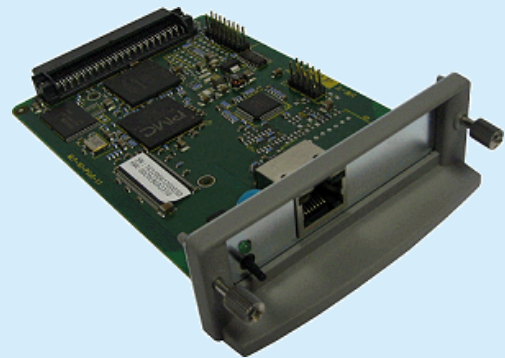

Printer and Network Connectors

- Printer Connector
  HP EIO
- Network Connection (logical)
  IEEE 802.3 (10BaseT Ethernet)
  IEEE 802.3 (100BaseTX Fast Ethernet)
- Network Connection (physical)
  RJ45 (STP Cat.5)

Configuration and Management

- InterCon-NetTool
  Microsoft Windows (95, 98, Me, NT 4.x, 2000, XP, Server 2003, Vista)
  Linux (RPM based installation)
  Macintosh (MAC OS 10.x)
- Printer Wizard (Printer Installation Assistant)
  Microsoft Windows (95, 98, Me, NT 4.x, 2000, XP, Server 2003, Vista)
- Internal Printserver WEB (Monitoring, Configuration, Administration, Firmware Update)
  Minimum Browser Requirement Microsoft Internet Explorer 4.0
  Netscape 4.76 or higher
- HP Tools (Compatibility / Support)
  HP WebJetAdmin
  HP JetAdmin
  HP Install Network Printer Wizard
- FTP
- SNMP (Monitoring, Configuration, Administration, Firmware Update)
  SNMP-MIB II compatible, SEH private enterprise MIB
- Apple virtual printer
- Bonjour

Supported Operating Systems

- Microsoft Windows
  95
  98
  Me
  NT 3.x
  NT 4.x
  XP
  2003 Server
  2008 Server
  Windows7
- Apple Macintosh
  Mac OS 7.x
  MAC OS 8.x
  MAC OS 9.x
  MAC OS 10.x
- Novell NetWare
  NetWare 3.x
  NetWare 4.x
  NetWare 5.x
  NetWare 6.x
- Systems with TCP/IP Support
  Linux Systems
  System V Systems (SCO, SunOS 5, IBM AIX, HP-UX, Reliant UNIX 5.x, ...)
  BSD Systems (BSD 4.x, SunOS4, ...)

IBM Systems (OS390/400, ...)

Supported Protocols

- TCP/IP
  DHCP, BootP, ARP, IPv4, IPv6, IPv6 / TCP, IPv6 / ICMP, IPv6 / FTP, IPv6 / FTPs, IPv6 / TFTP, IPv6 / HTTP, HTTPs, IPv6 / SSL, TLS, TCP, IPv6 / Raw TCP, UDP, ICMP, IGMP, FTP, FTPs, TFTP, LPD, HTTP, HTTPs, ZeroConf, DNS, SLP, SNMPv1, SNMP, SMTP, POP3, SSL/TLS, IPPv1.0, IPPv1.1, Raw TCP, Apple Bonjour (ZeroConf, mDNS, DNS service discovery, ...) compatible
- AppleTalk (EtherTalk/TokenTalk)
  AARP, RTMP, ADSP, ATP, NBP, ZIP, ATSP, PAP, DDP, BCP1, BCP2, TBCP
- NetWare
  IPX, SPX, SPX2, SAP, SNAP, NCP, NCP Burst Mode, NDS, NDPS, PureIP, RIP, Bindery, R/N Printer
- Windows
  SMB/CIFS (NetBIOS over TCP/IP), WINS

Printing Protocols and Methods

- LPR/LPD printing
- IPP v1.1 printing
- AppleTalk printing
- HTTP printing (encrypted and un-encrypted)
- HTTP printing (beyond Proxy Server / Internet printing)
- ThinPrint printing
  ThinPrint SSL printing
- FTP printing
- NetBIOS printing
- Novell iPrint (LPR and IPP)
- NDPS printing (IP/IPX)
- Bindery printing
- R/N printing
- POP3 printing
- Bonjour printing service

Security

- SSL 3.0
- TLS 1.0
- HTTPs
- 802.1X